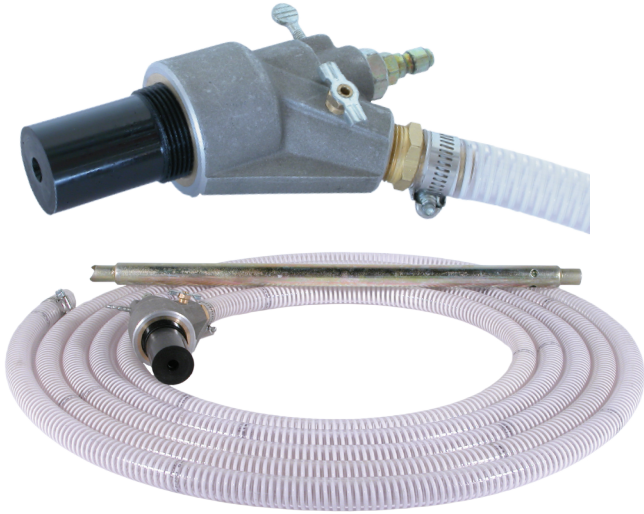

## SANDBLASTER, HEAVY DUTY WET

<b>Max Pressure</b>	5,500 PSI
<b>Max Flow</b>	10 GPM
<b>Min Flow</b>	3 GPM
<b>Weight</b>	9.25 lbs

## SANDBLASTER, KIT

<b>Max Pressure</b>	3,500 PSI
<b>Max Flow</b>	10 GPM
<b>Weight</b>	9.25 lbs